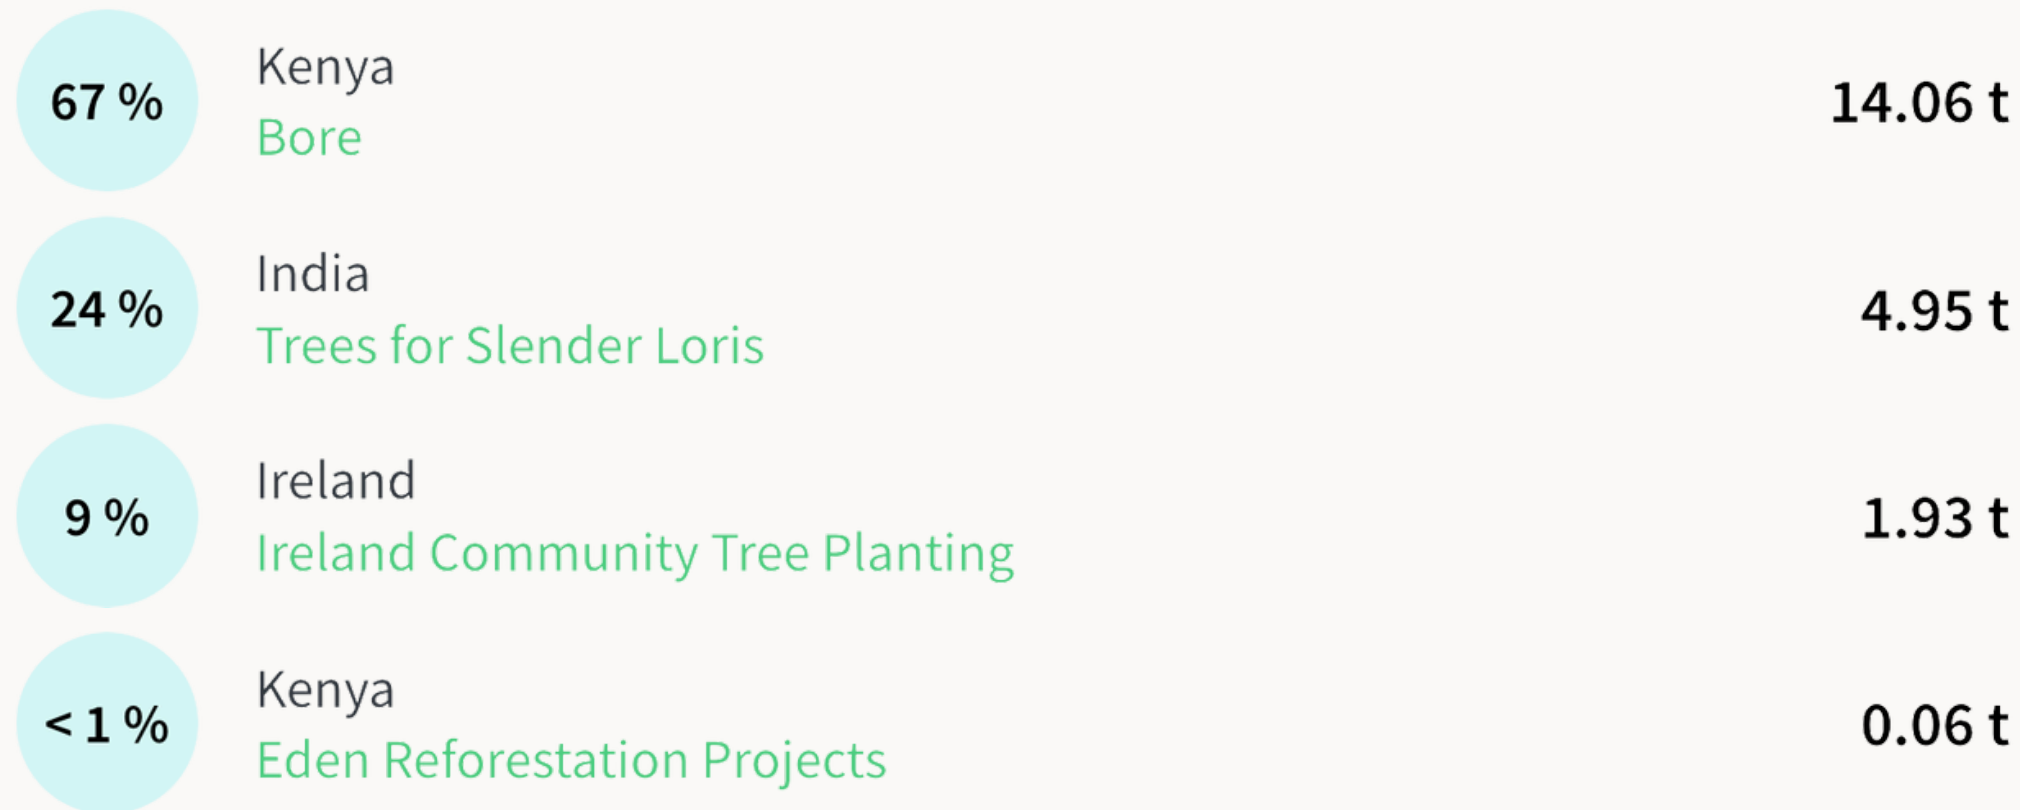

NCI's Forest Impact

21 tonnes

Total CO2 captured

* NCI's Forest Impact during 2024

NCI's Forest Impact

775 trees
Total planted

* NCI's Forest Impact during 2024

NCI's Forest Impact

1.01 hectares
Total reforested

* NCI's Forest Impact during 2024