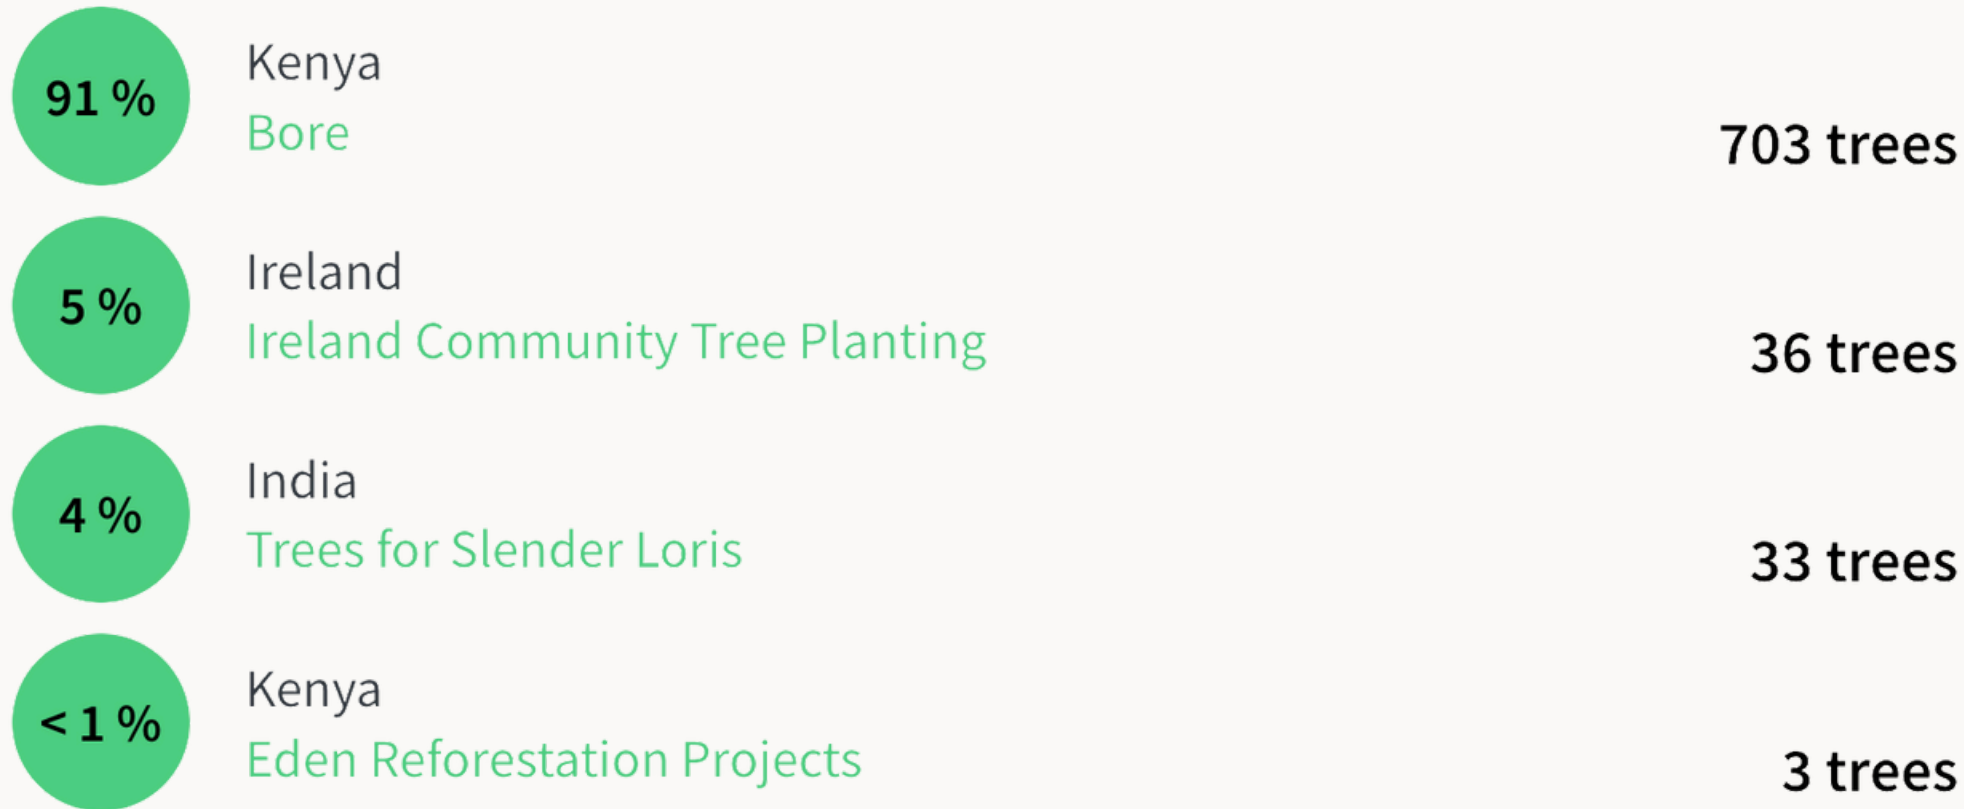

NCI's Forest Impact

21 tonnes

Total CO2 captured

* NCI's Forest Impact during 2024

NCI's Forest Impact

775 trees
Total planted

* NCI's Forest Impact during 2024

NCI's Forest Impact

1.01 hectares
Total reforested

* NCI's Forest Impact during 2024